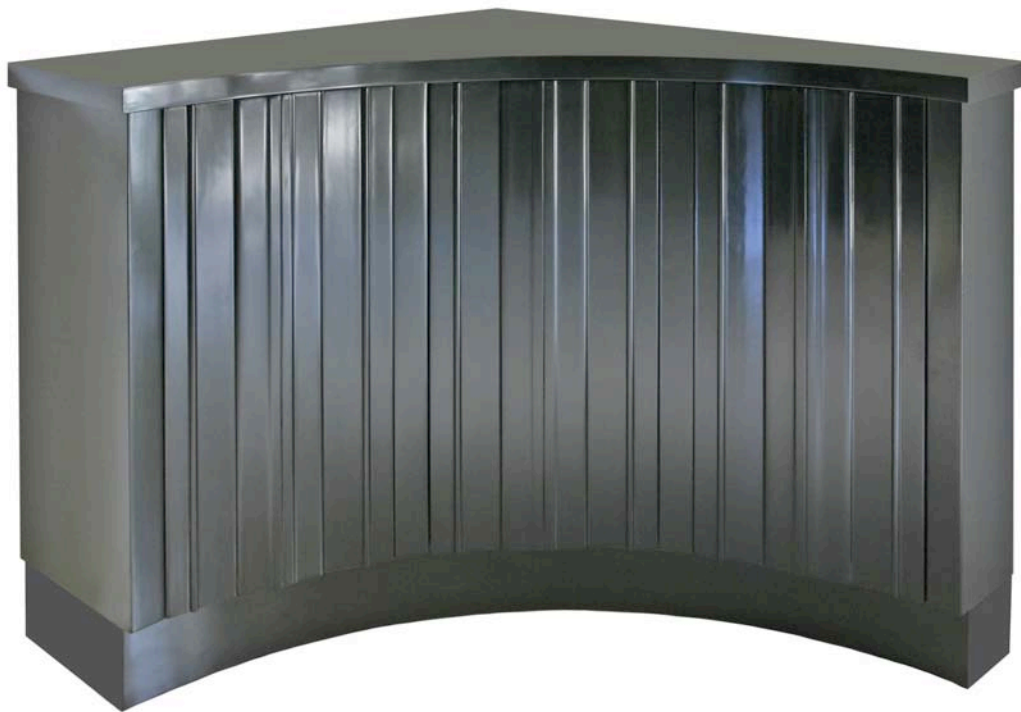

ROTUNDA CABINET

W 42"
D 42"
H 36"

™© 2007
Stephen Tomar Furniture, Inc.
All Rights Reserved

a new direction
T2